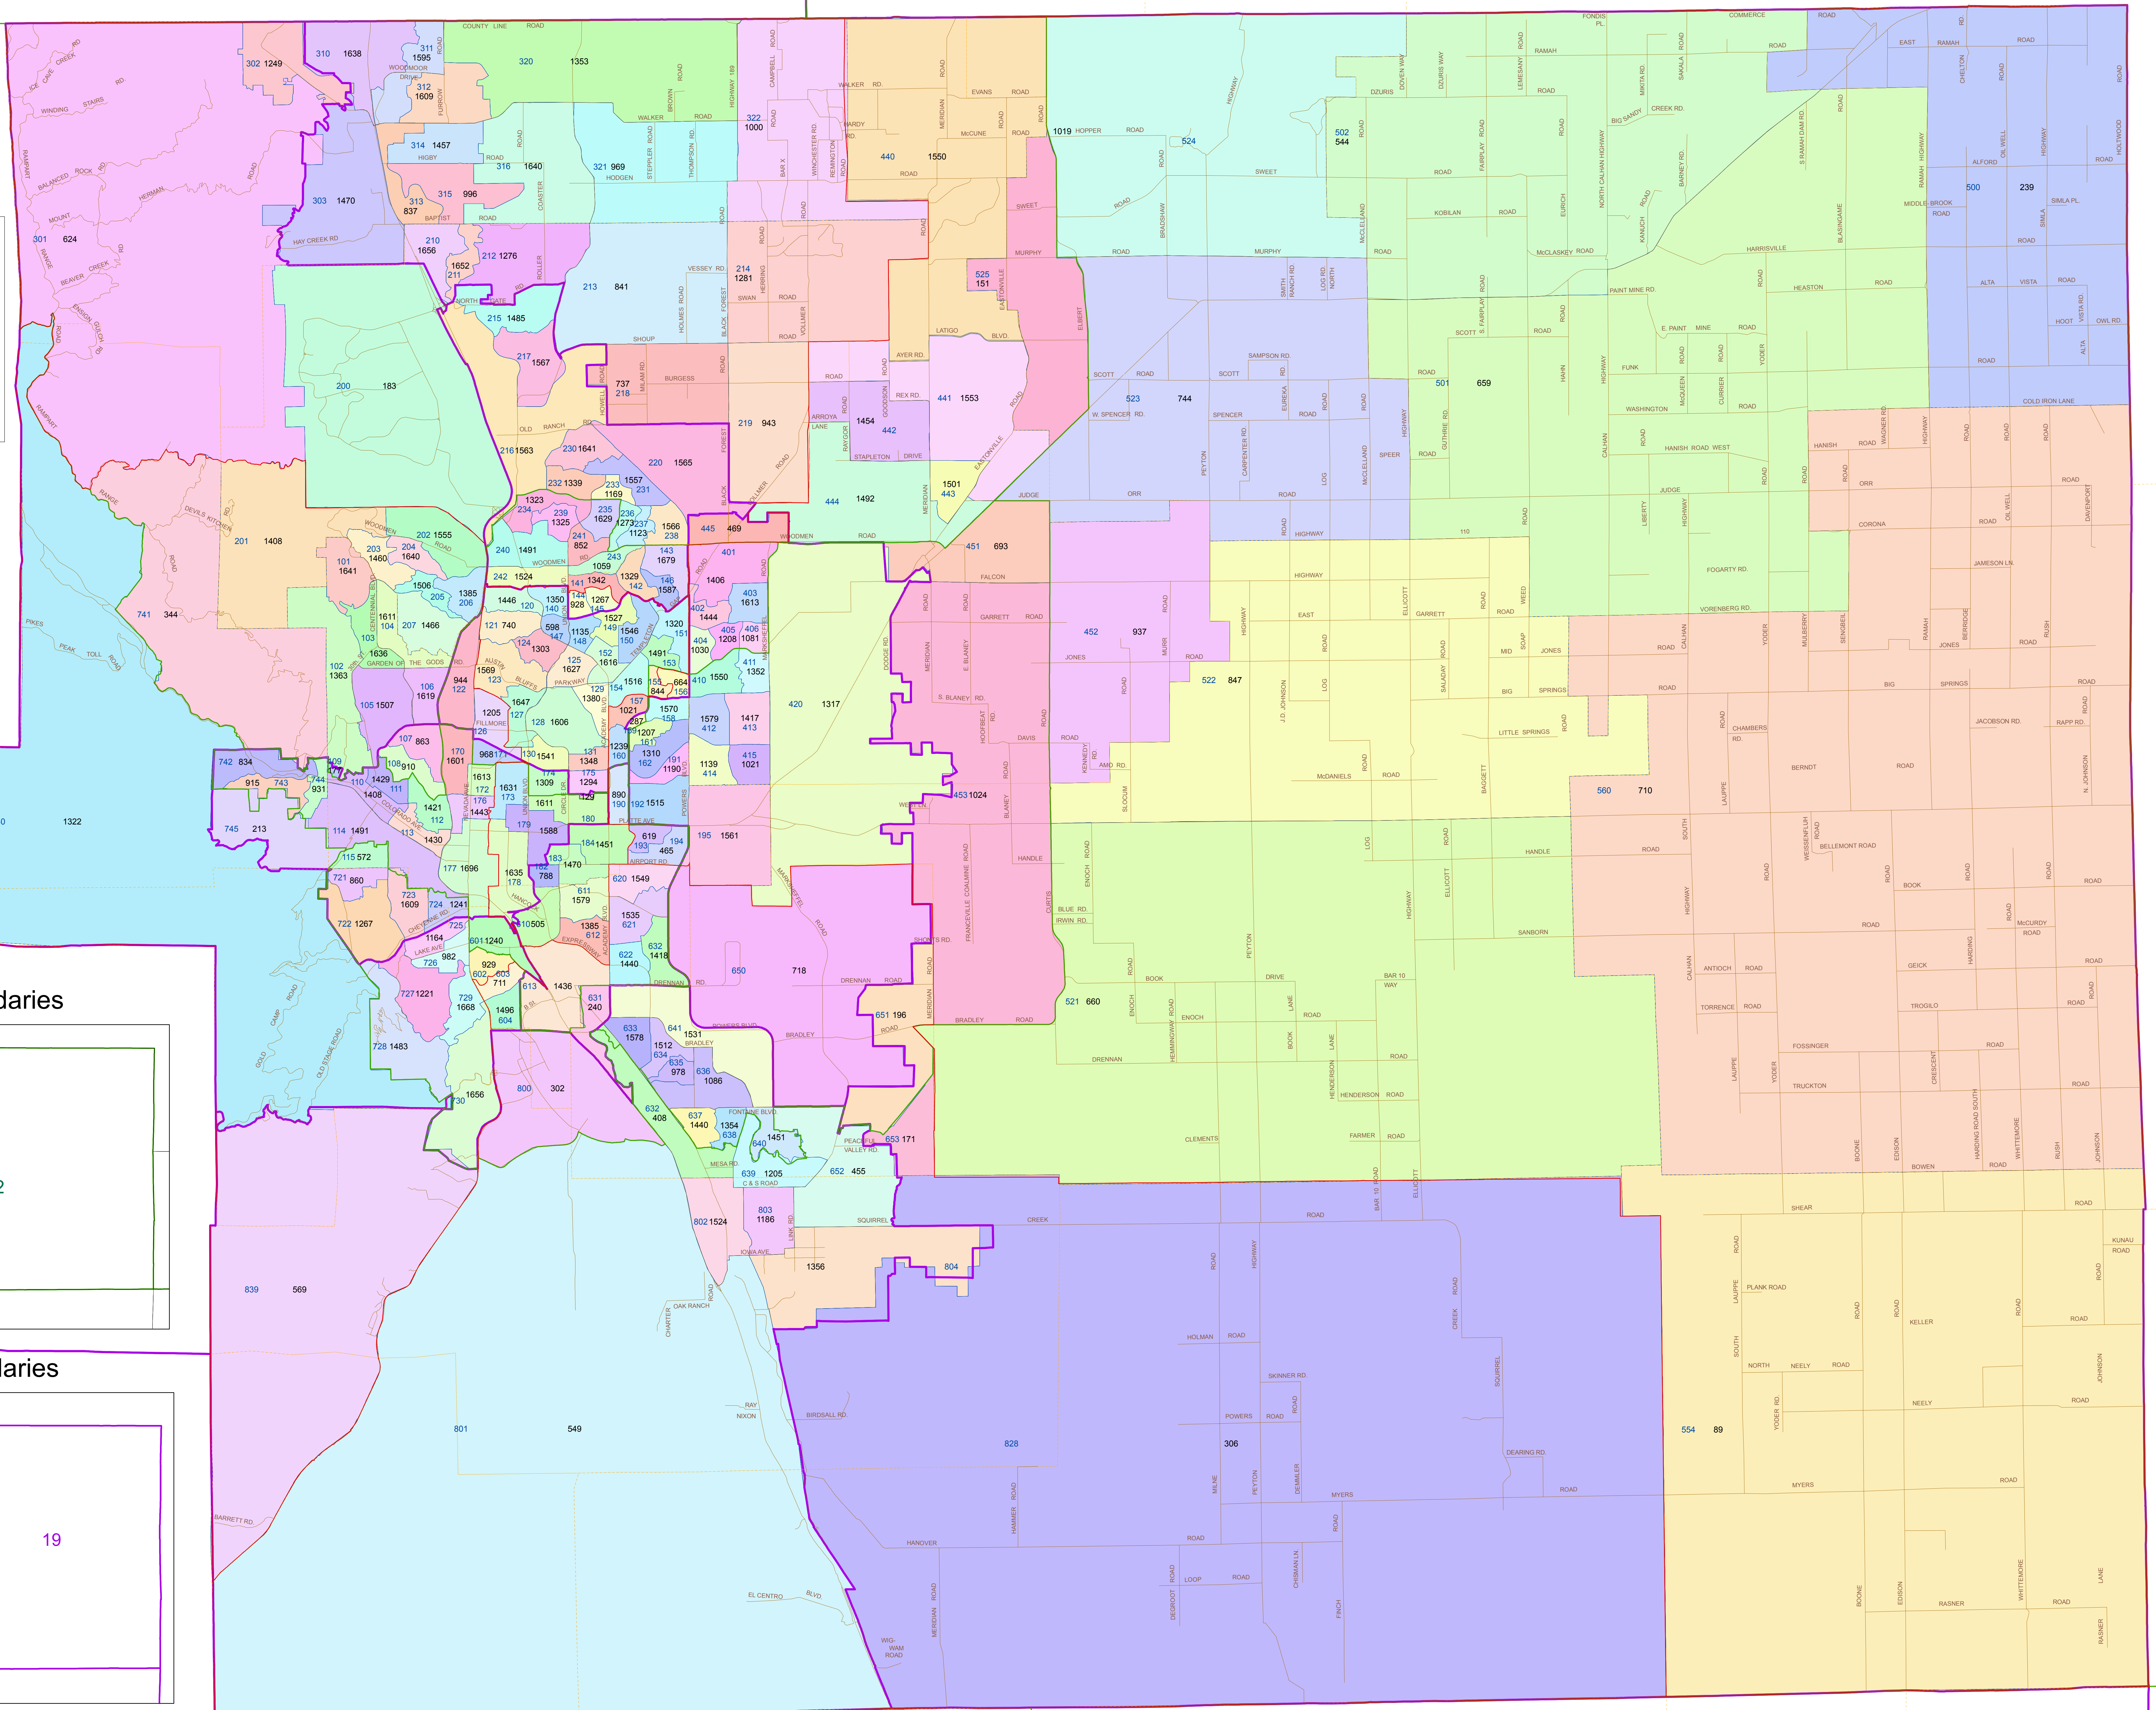

Reprecincting Proposal

Legend

- Proposed Precincts (Blue outline)
- Commissioner District (Red outline)
- Final Senate Resubmitted Plan (Green outline)
- House Final Resubmitted Plan (Purple outline)
- School District Boundaries (Dashed yellow outline)
- Roads (Thin black line)
- Precinct Population (Number in precinct)

Senate Boundaries

House Boundaries