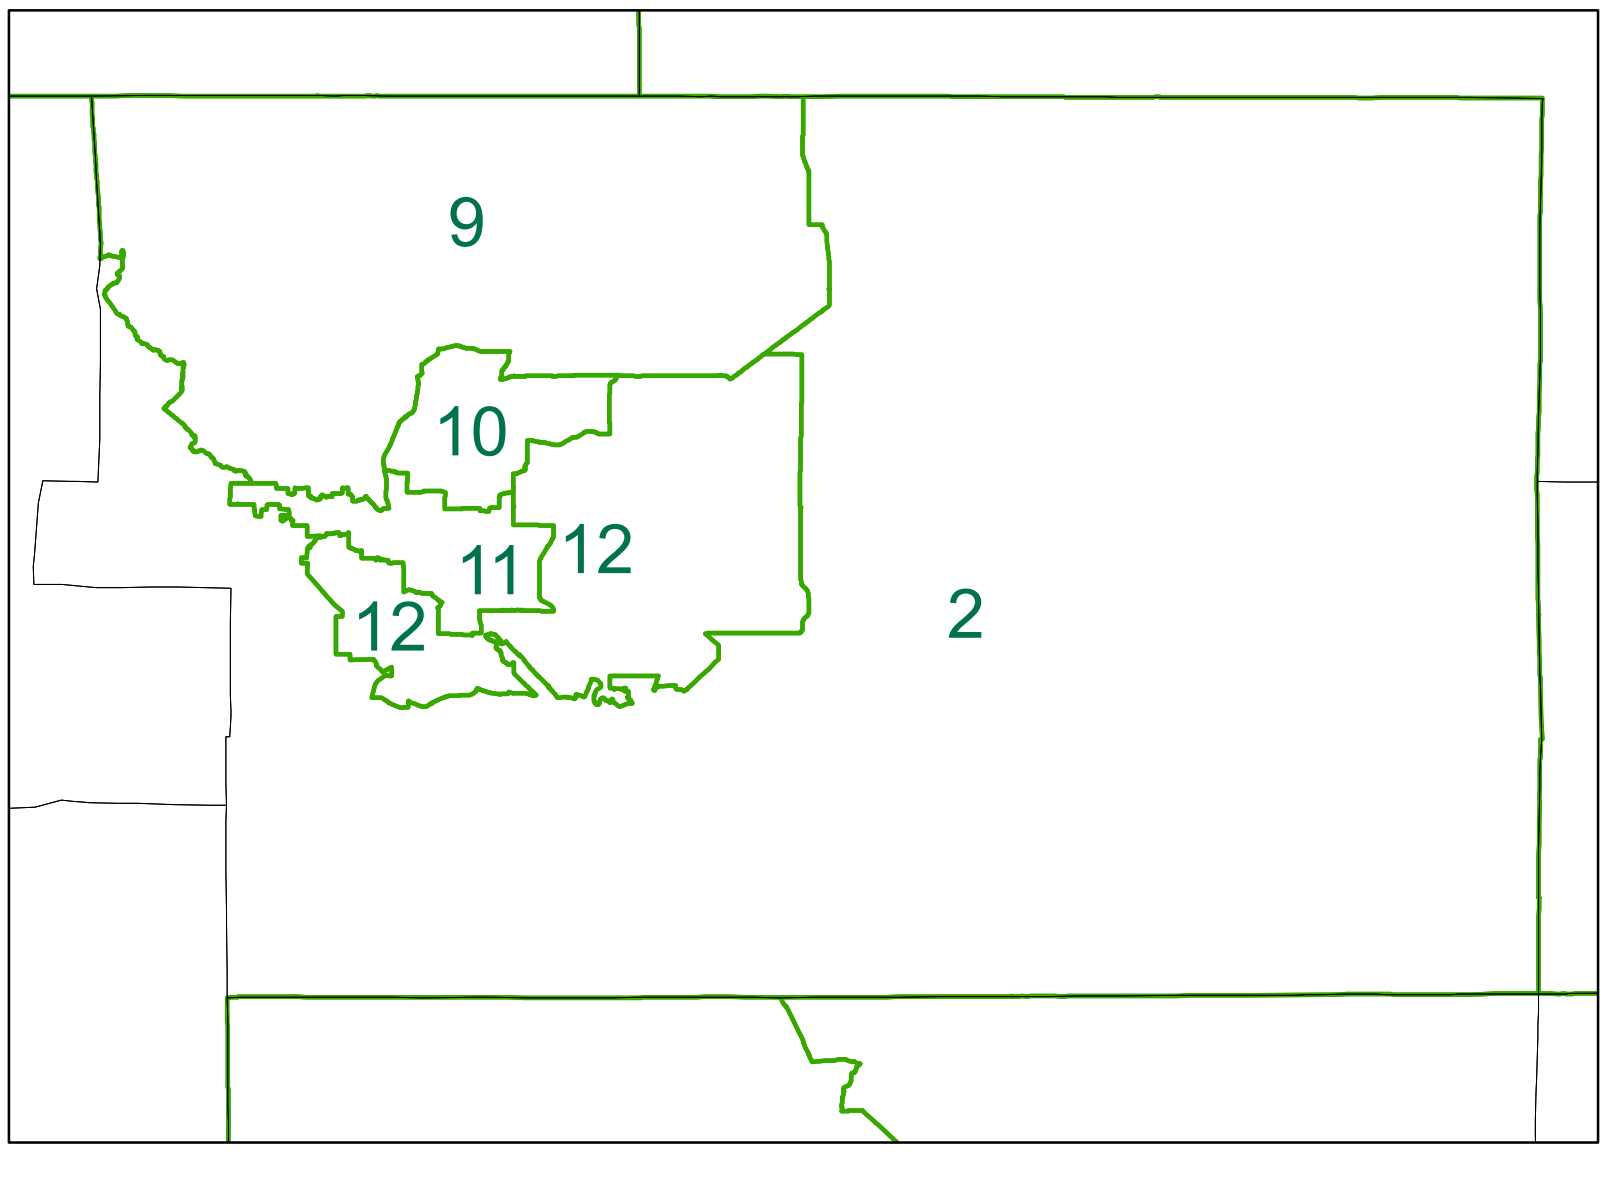

Reprecincting Proposal

Legend

- Proposed Precincts (Blue outline)
- Commissioner District (Red outline)
- Final Senate Resubmitted Plan (Green outline)
- House Final Resubmitted Plan (Purple outline)
- School District Boundaries (Dashed yellow outline)
- Roads (Thin black line)
- Precinct Population (Number in precinct)

Senate Boundaries

House Boundaries