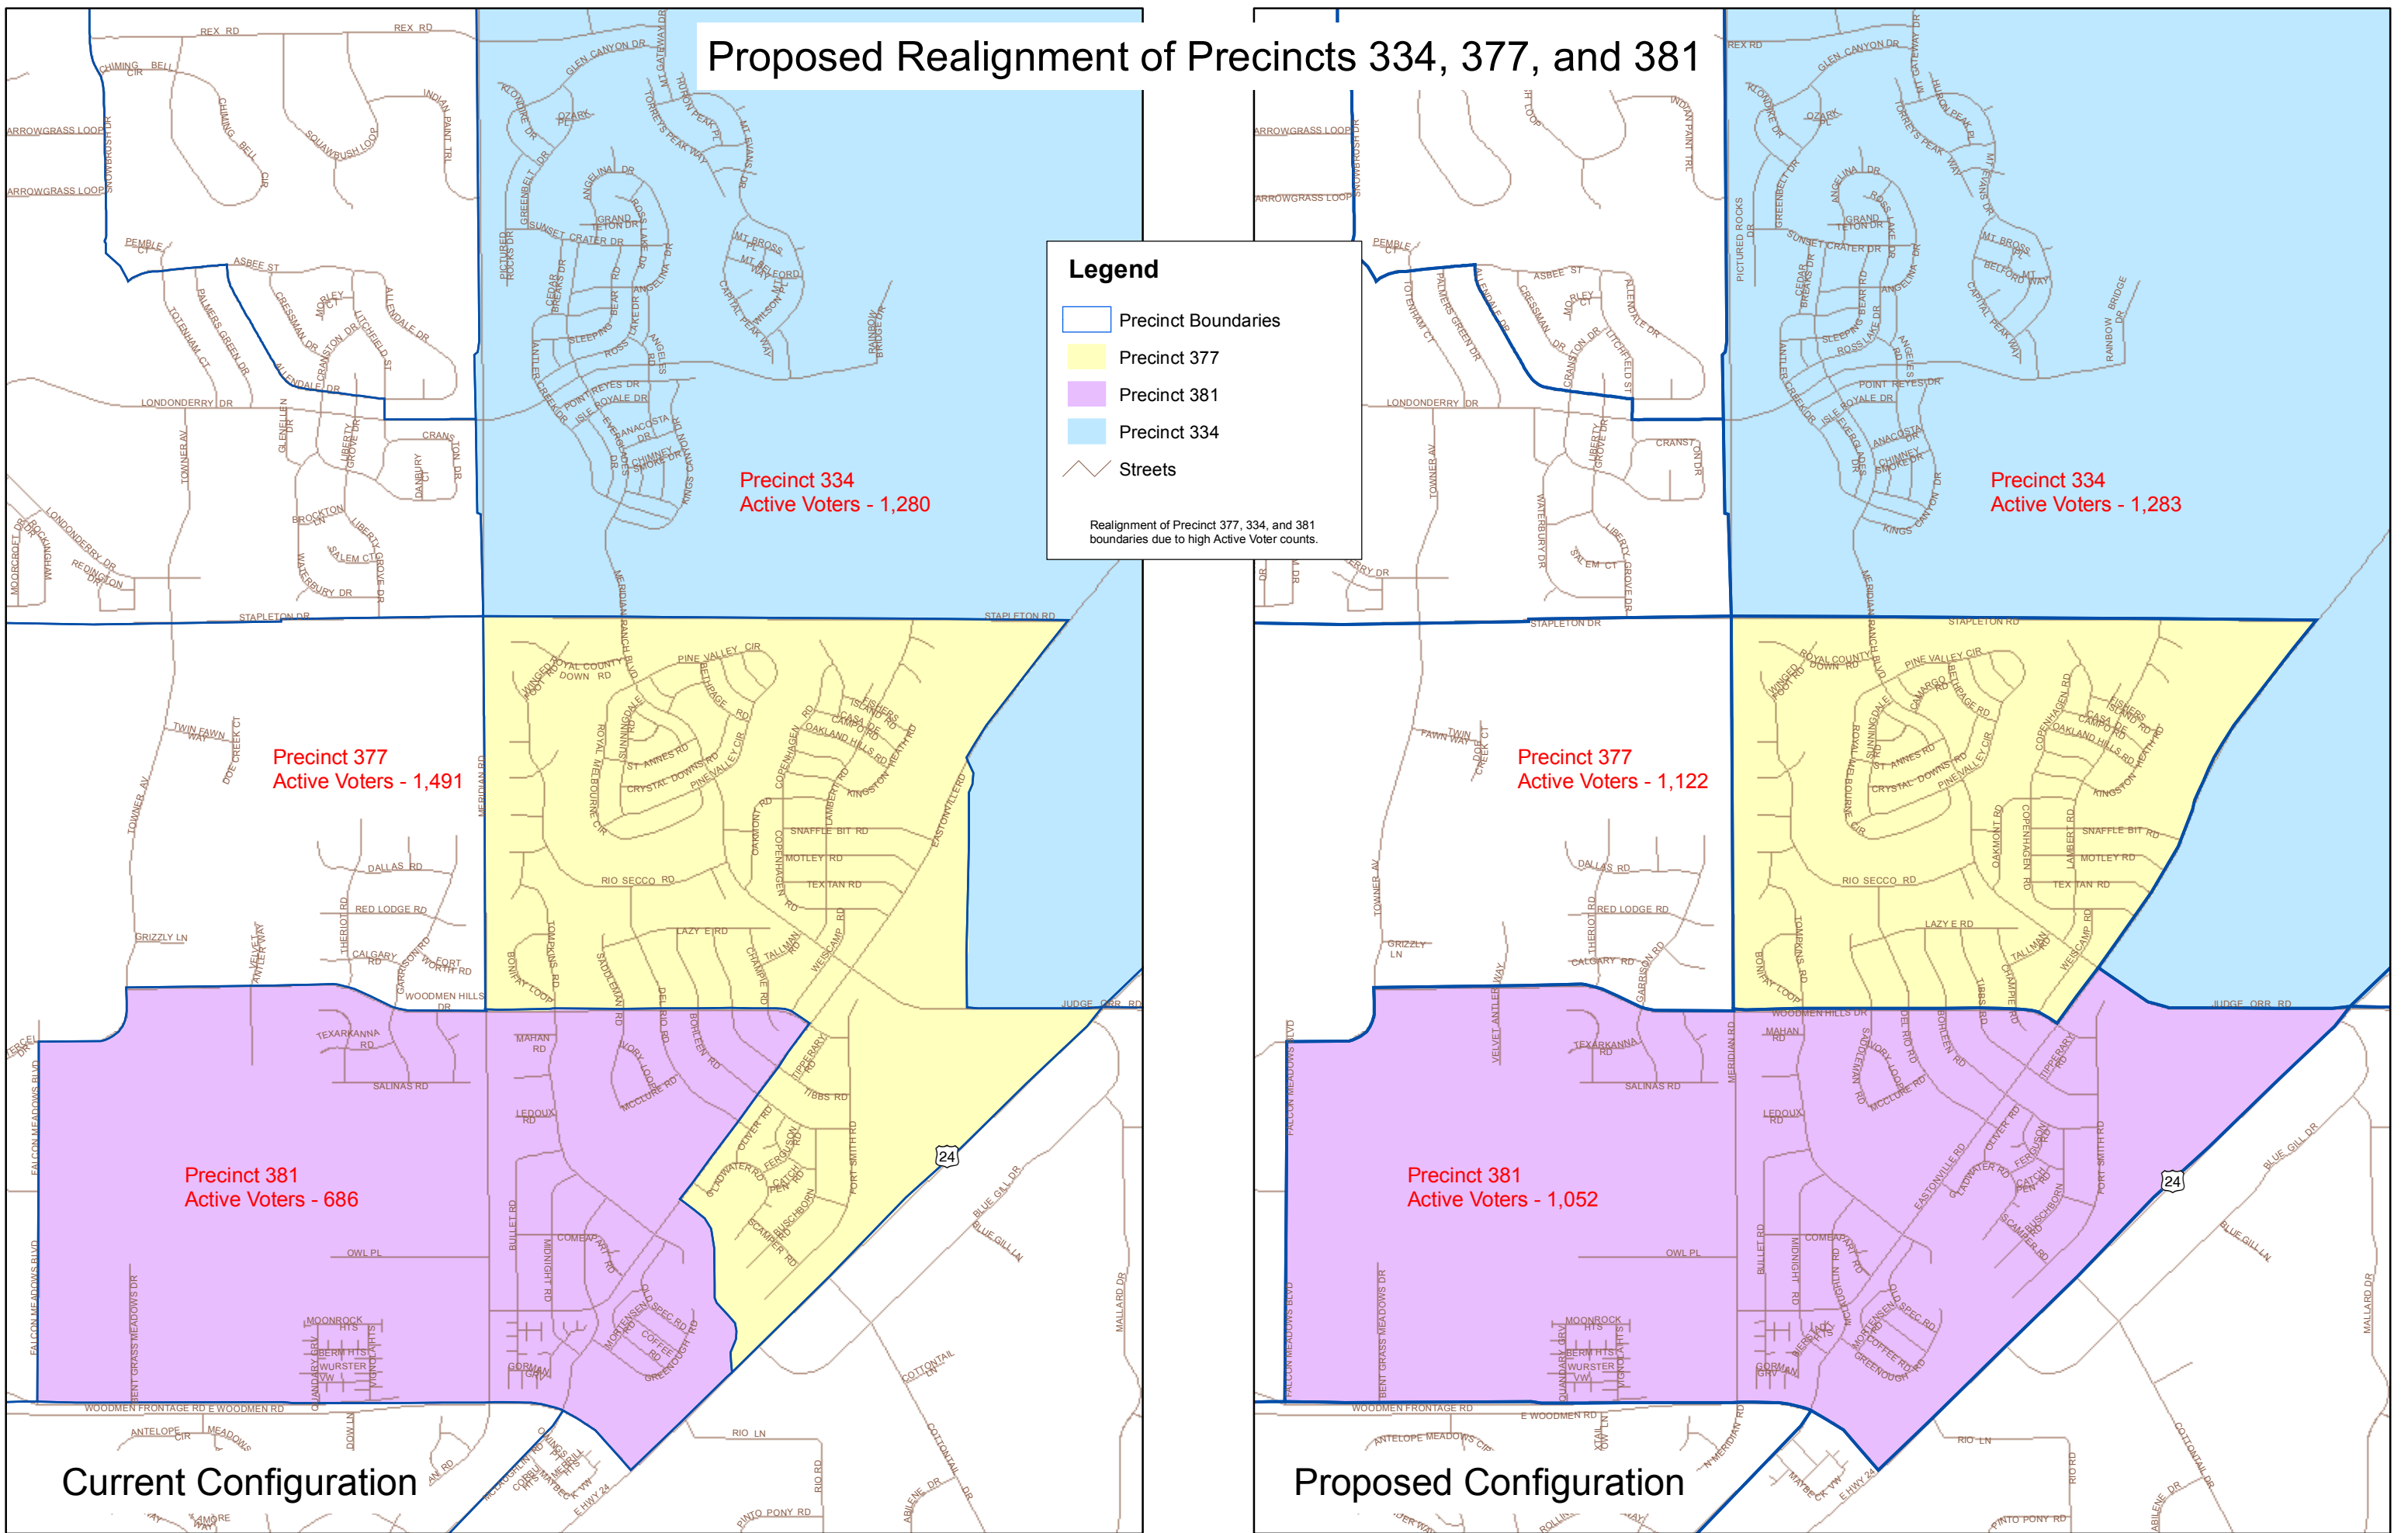

Proposed Realignment of Precincts 334, 377, and 381

Legend

- Precinct Boundaries
- Precinct 377
- Precinct 381
- Precinct 334
- Streets

Realignment of Precinct 377, 334, and 381 boundaries due to high Active Voter counts.

Precinct 334
Active Voters - 1,280

Precinct 334
Active Voters - 1,283

Precinct 377
Active Voters - 1,491

Precinct 377
Active Voters - 1,122

Precinct 381
Active Voters - 686

Precinct 381
Active Voters - 1,052

Current Configuration

Proposed Configuration