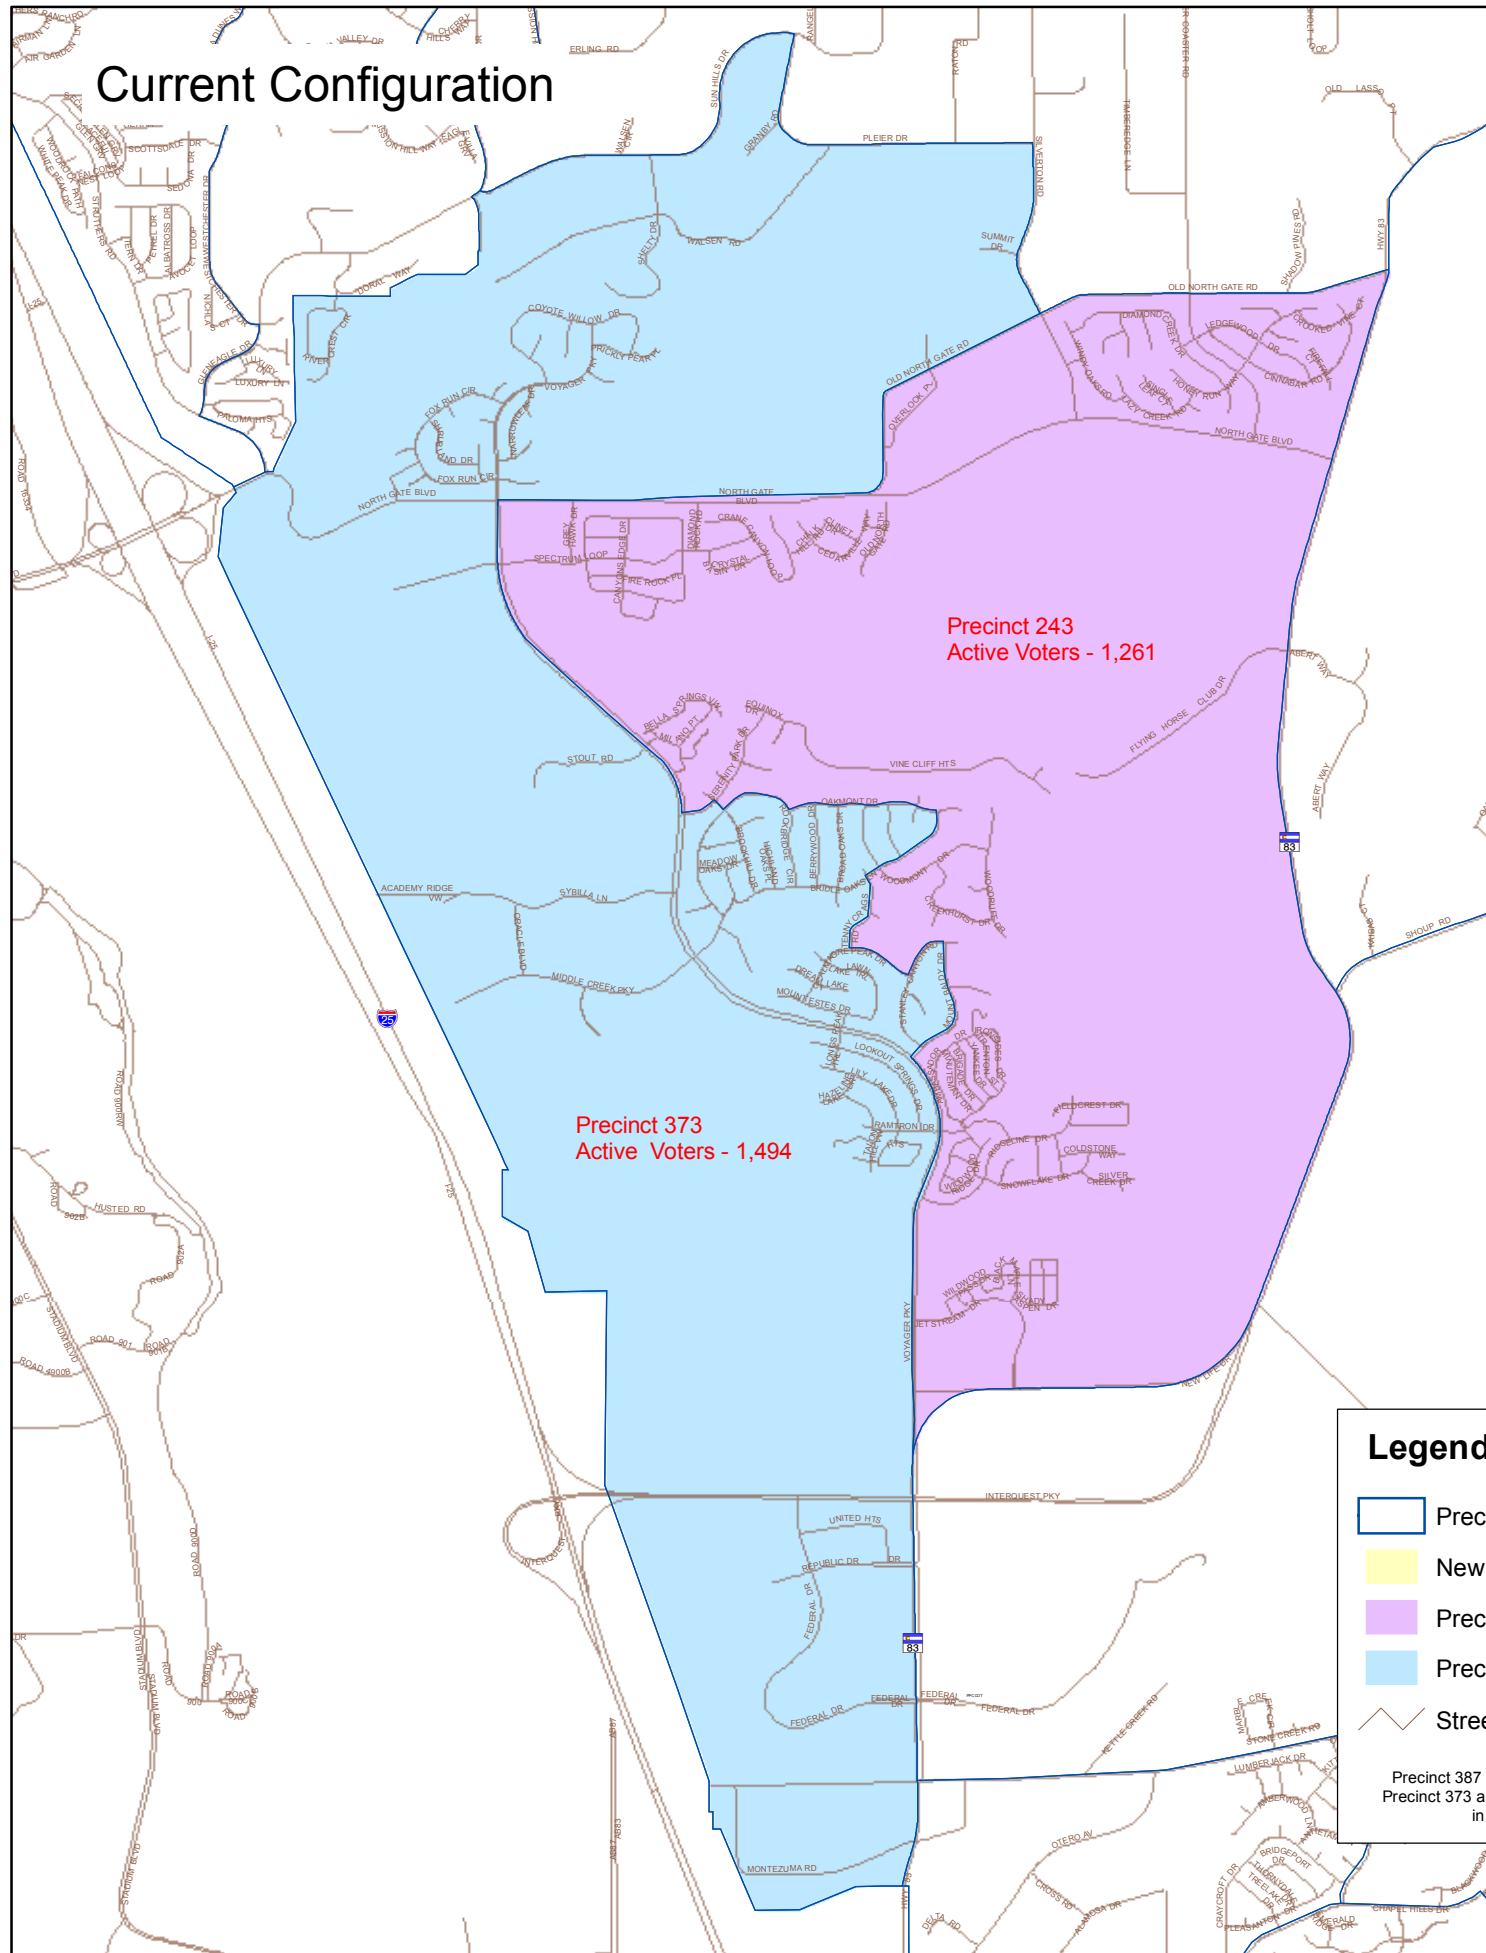

# Current Configuration

# Proposed Configuration

**Legend**

- Precinct Boundaries
- New Precinct 387
- Precinct 243
- Precinct 373
- Streets

Precinct 387 will be created from portions of Precinct 373 and Precinct 243 due to increases in Active Voter counts.