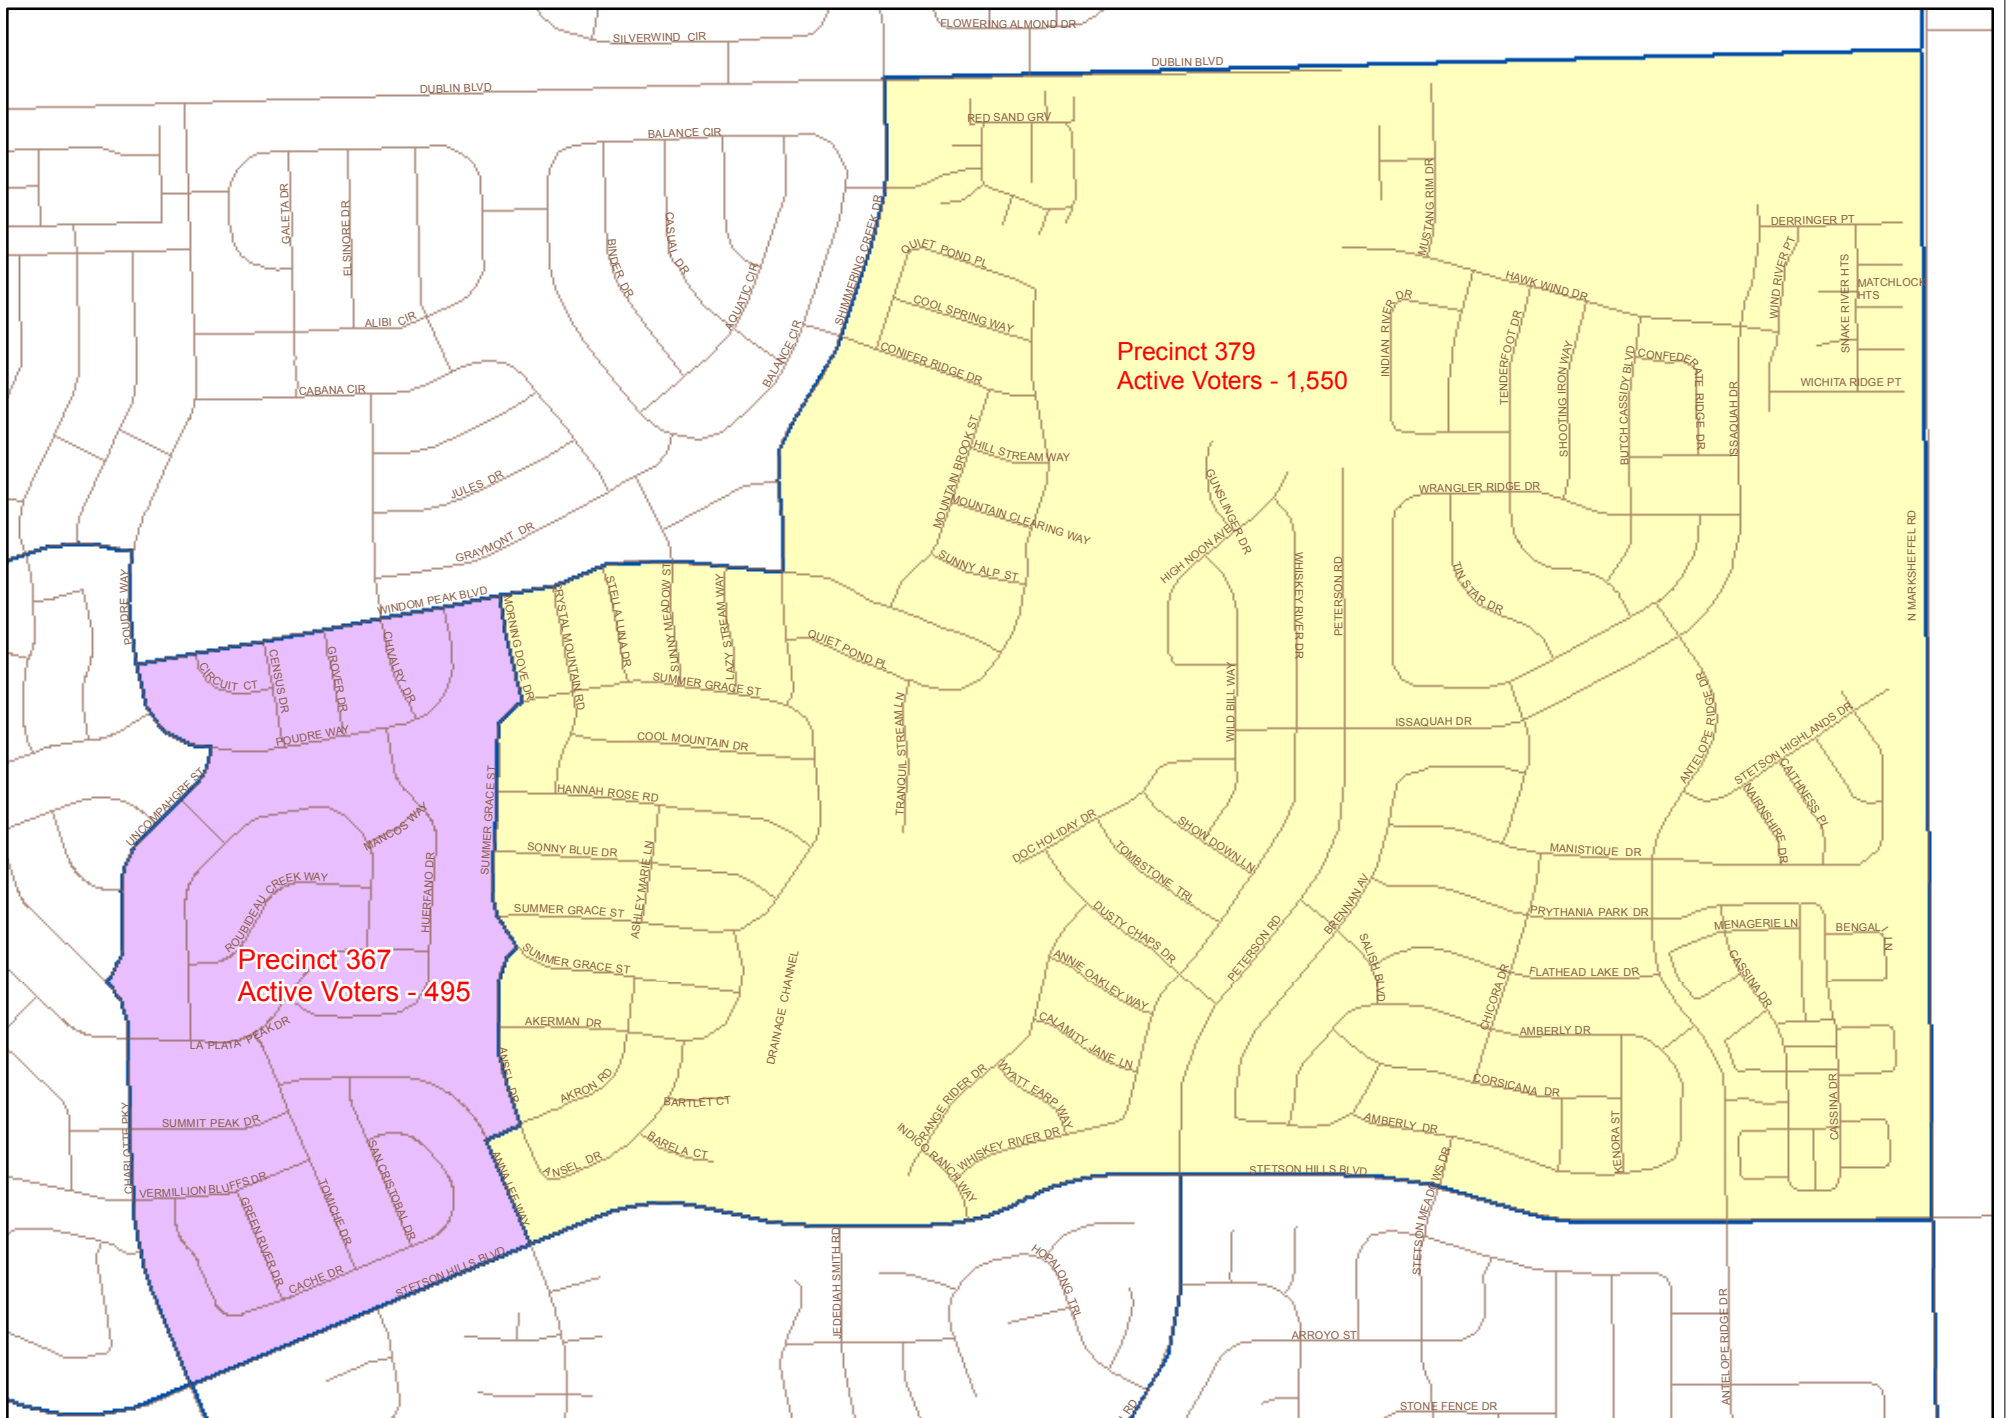

Proposed Realignment of Precincts 379 and 367

Current Configuration

Legend

- Precinct Boundaries
- Precinct 379
- Precinct 367
- Streets

Precinct 379 will be realigned with Precinct 367 due to active voter counts in Precinct 379 exceeding statutory limits.

Proposed Configuration