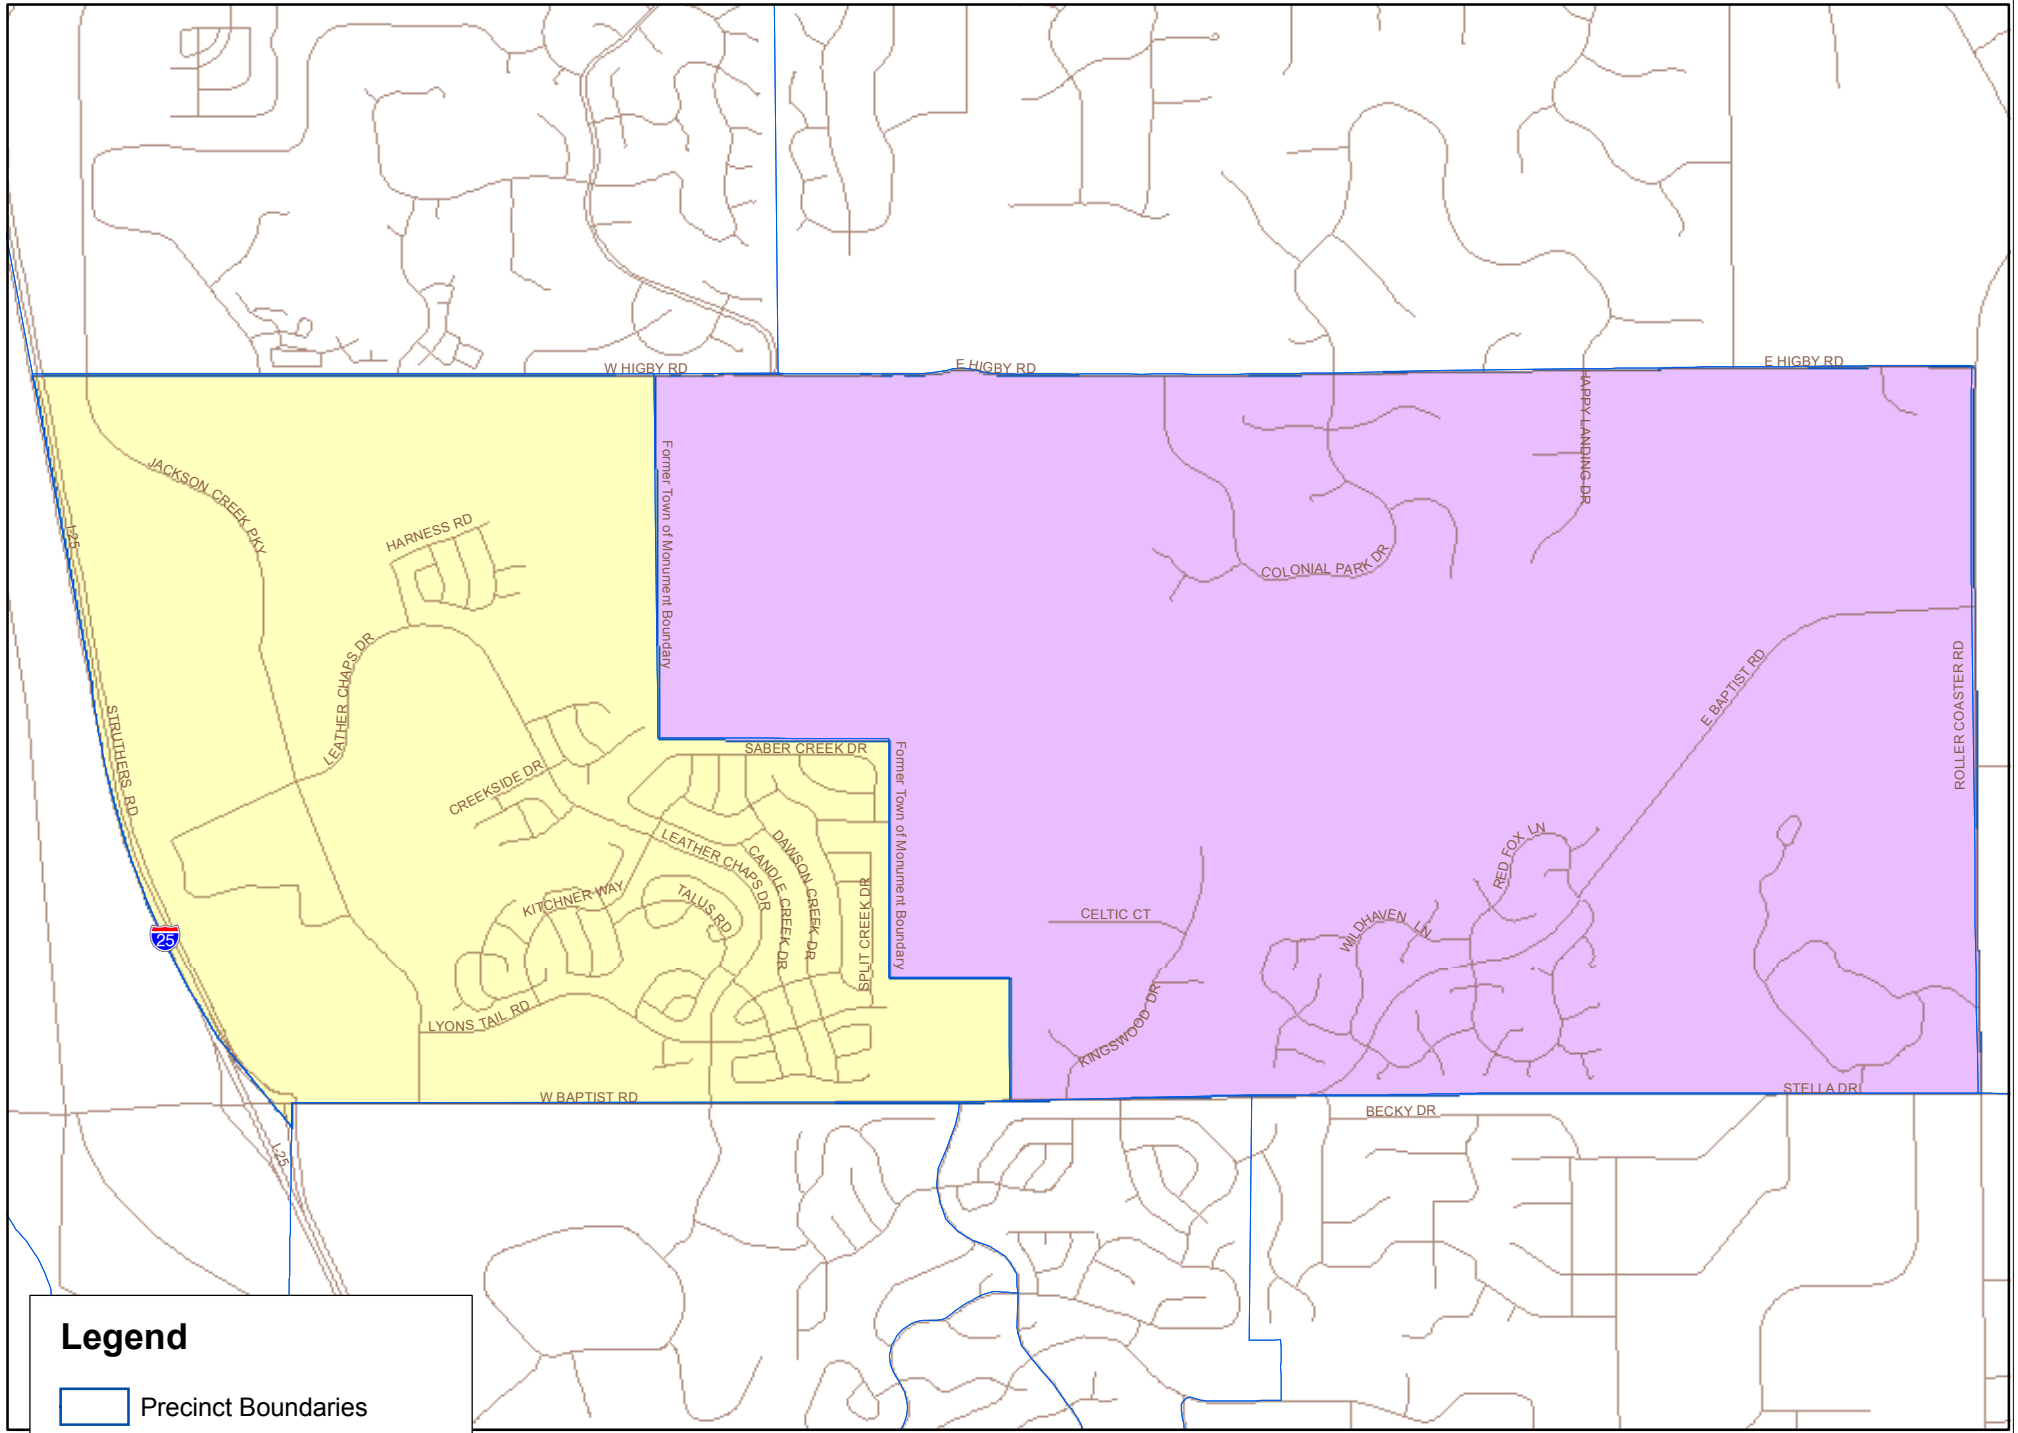

Proposed Realignment of Precincts 355 and 372

Current Configuration

Legend

- Precinct Boundaries
- Precinct 355
- Precinct 372
- Streets

Precinct 355 will be realigned with Precinct 372 due to annexations to the Town of Monument. Monument city limits define the boundary between Precincts 355 and 372.